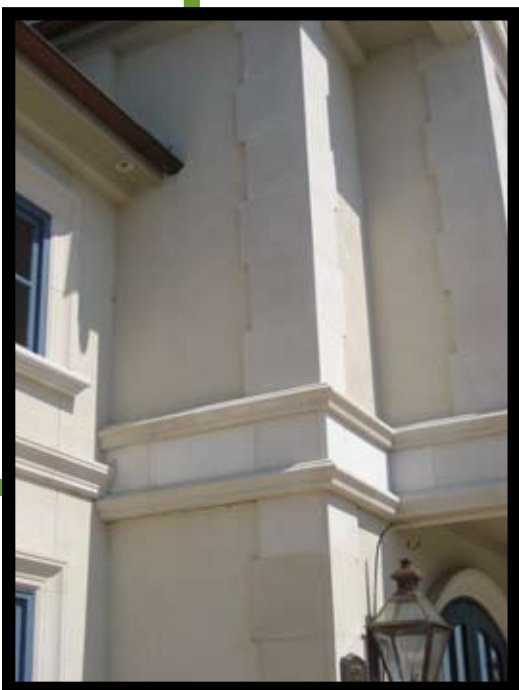

AVIGNON RESIDENCE

Project Portfolio

Project ID 21477

Helping you create Architectural Style for your home

AVIGNON PROJECT PORTFOLIO

AVIGNON PROJECT PORTFOLIO

Front Elevation

Lion Head

Pediment

Corinthian Column

Breaking Down The Project

Showing how the pieces fit together to make the style

AVIGNON RESIDENCE

Proj ID 21477

A

Vincent Profile
(Pediment Top)