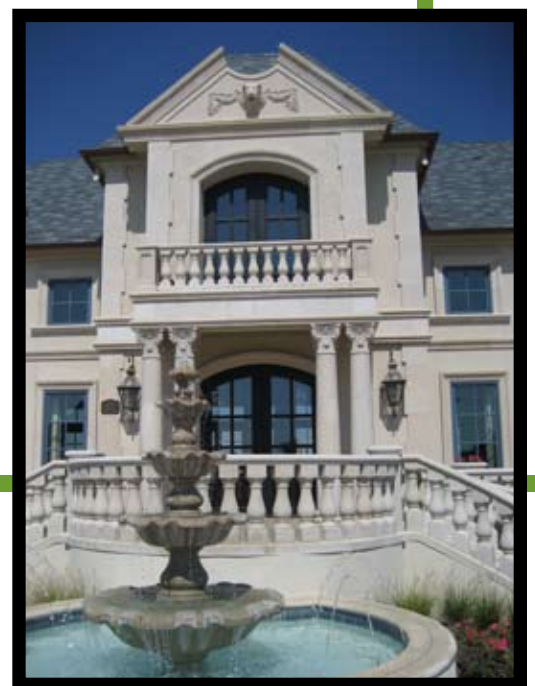

AVIGNON RESIDENCE

Project Portfolio

Project ID 21477

Helping you create Architectural Style for your home

AVIGNON PROJECT PORTFOLIO

AVIGNON PROJECT PORTFOLIO

Front Elevation

Lion Head

Pediment

Corinthian Column

Breaking Down The Project

Showing how the pieces fit together to make the style

AVIGNON RESIDENCE

Proj ID 21477

A

Vincent Profile
(Pediment Top)