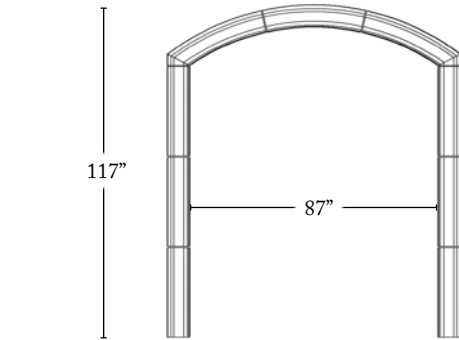

Breaking Down The Project

Showing how the pieces fit together to make the style

AVIGNON RESIDENCE

Proj ID 21477

A

Extrados Profile
(Newel Pier Cap)

Carriage Shaft
(Newel Pier)

Chamfer Profile
(Newel Pier Base)

Entry With Pediment and Balustrade