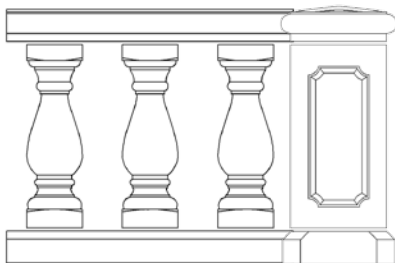

Extrados Profile
(Newel Pier Cap)

Carriage Shaft
(Newel Pier)

Chamfer Profile
(Newel Pier Base)

Entry With Pediment and Balustrade